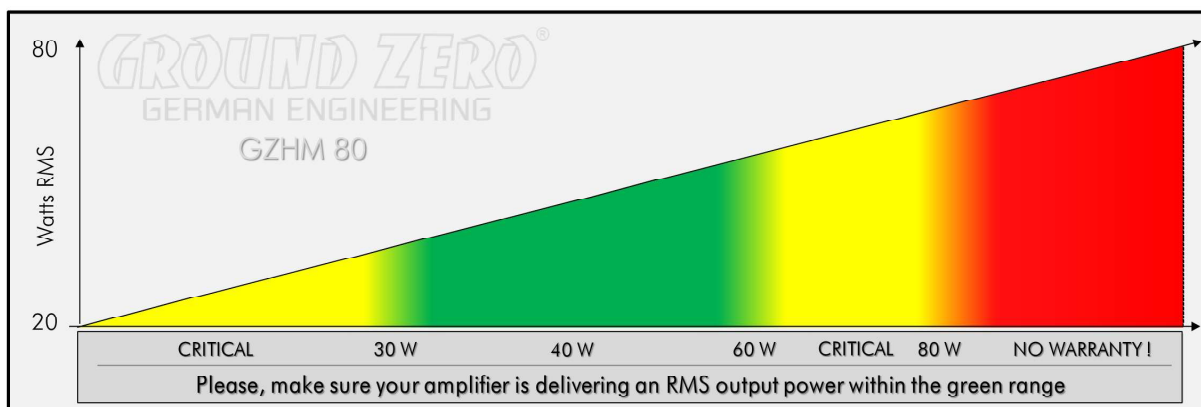

GROUND ZERO GZHM 80

Specifications

Speaker type	80 mm / 3.15" SQ midrange loudspeaker
Impedance (nominal)	4 ohms
Frequency response	170 Hz – 5 kHz
Basket	Aluminum cast
Cone	Pressed paper
Motor	Neodymium
Voice coil Ø	20 mm / 0.79"
Power handling (RMS)	50 Watts (with 12dB/oct HPF)
Power handling (max.)	80 Watts (with 12dB/oct HPF)

Technical Parameters (TSP)

Resonance frequency	106 Hz
Efficiency (SPL)	89 dB
R_e	3.5 Ohm
Q_{ms}	5.58
Q_{es}	0.32
Q_{ts}	0.30
V_{as}	1.50 L
M_{ms}	2.90 g
B_L	4.54 N/A
R_{ms}	0.34 kg/s
C_{ms}	0.79 mm/N
L_E	0.11 mH
Xmax (excursion)	7 mm (gesamt)

Power Recommendation