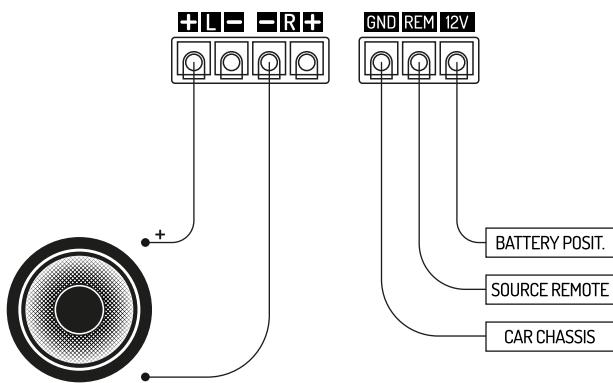

EXPLORER.1 CLASS.A JUST.FOR.FRIENDS

SPECIFICATIONS

POWER SUPPLY	9-15VCC
STANDBY CURRENT	<1.2A
INPUT SENSIVITY	0.4-8V
INPUT IMPEDANCE	48KΩ
OUTPUT POWER 4Ω @ 12V	60WX2
OUTPUT POWER MONO 4Ω @ 12V	300WX1
FREQUENCY RESPONSE	7HZ-70.000HZ
SIGNAL/NOISE RATIO	>100DB
DIMENSIONS (WXHXD)	315X40X187MM
WEIGHT	2.8KG

STEREO CONNECTION

MONO CONNECTION

STEREO + MONO CONNECTION