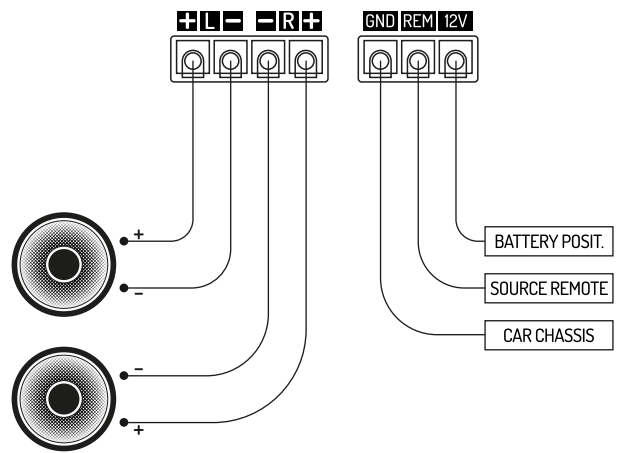

EXPLORER.1 CLASS.A JUST.FOR.FRIENDS

SPECIFICATIONS

POWER SUPPLY	9-15VCC
STANDBY CURRENT	<1.2A
INPUT SENSIVITY	0.4-8V
INPUT IMPEDANCE	48KΩ
OUTPUT POWER 4Ω @ 12V	60WX2
OUTPUT POWER MONO 4Ω @ 12V	300WX1
FREQUENCY RESPONSE	7HZ-70.000HZ
SIGNAL/NOISE RATIO	>100DB
DIMENSIONS (WXHXD)	315X40X187MM
WEIGHT	2.8KG

STEREO CONNECTION

MONO CONNECTION

STEREO + MONO CONNECTION