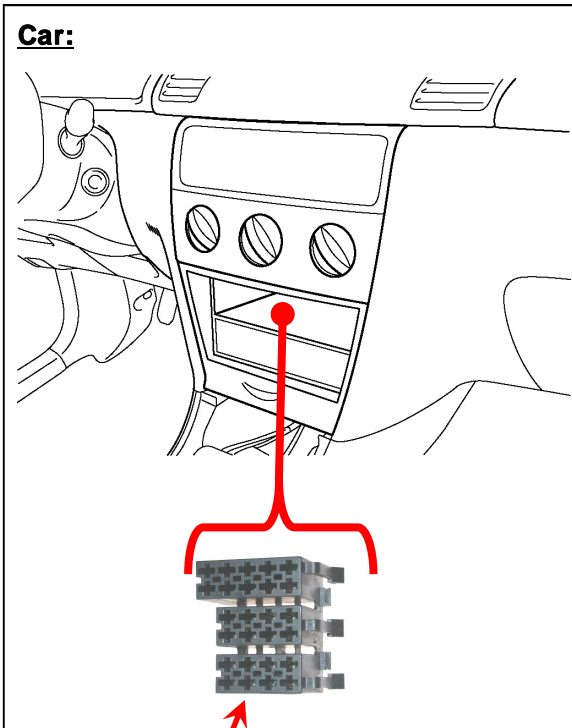

COMFORT/ADAPTER[®]

CA-D-PI.150

HARD WIRED REMOTE CONTROL INTERFACE
 Adaptateur commande au volant / Stuurafstandsbediening / Lenkradbedienung

OPEL/VAUXHALL

ONLY suited for models
 with OE head unit
 CDR500 and CD2005 !