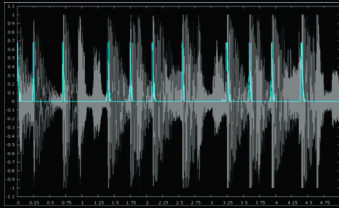

ACCESSORIES

- > Quick Start Guide
- > Safety Brochure
- > Power Cord
- > Speaker Feet x 4 (For Horizontal Placement)

Pioneer Club Sound
Bring club sound home!

Kick Enhance

The bass drum is not just a low note, but also contains high frequencies that often get offset with a bass boost. Pioneer's Kick Enhance technology boosts the cancelled out frequency, and gives more attack to the kick. This results in a speedy bass for an upbeat sound.