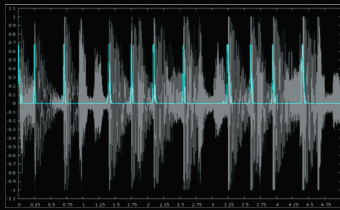

ACCESSORIES

- > Quick Start Guide
- > Safety Brochure
- > Power Cord
- > Speaker Feet x 4 (For Horizontal Placement)

Pioneer Club Sound
Bring club sound home!

Kick Enhance

The bass drum is not just a low note, but also contains high frequencies that often get offset with a bass boost. Pioneer's Kick Enhance technology boosts the cancelled out frequency, and gives more attack to the kick. This results in a speedy bass for an upbeat sound.