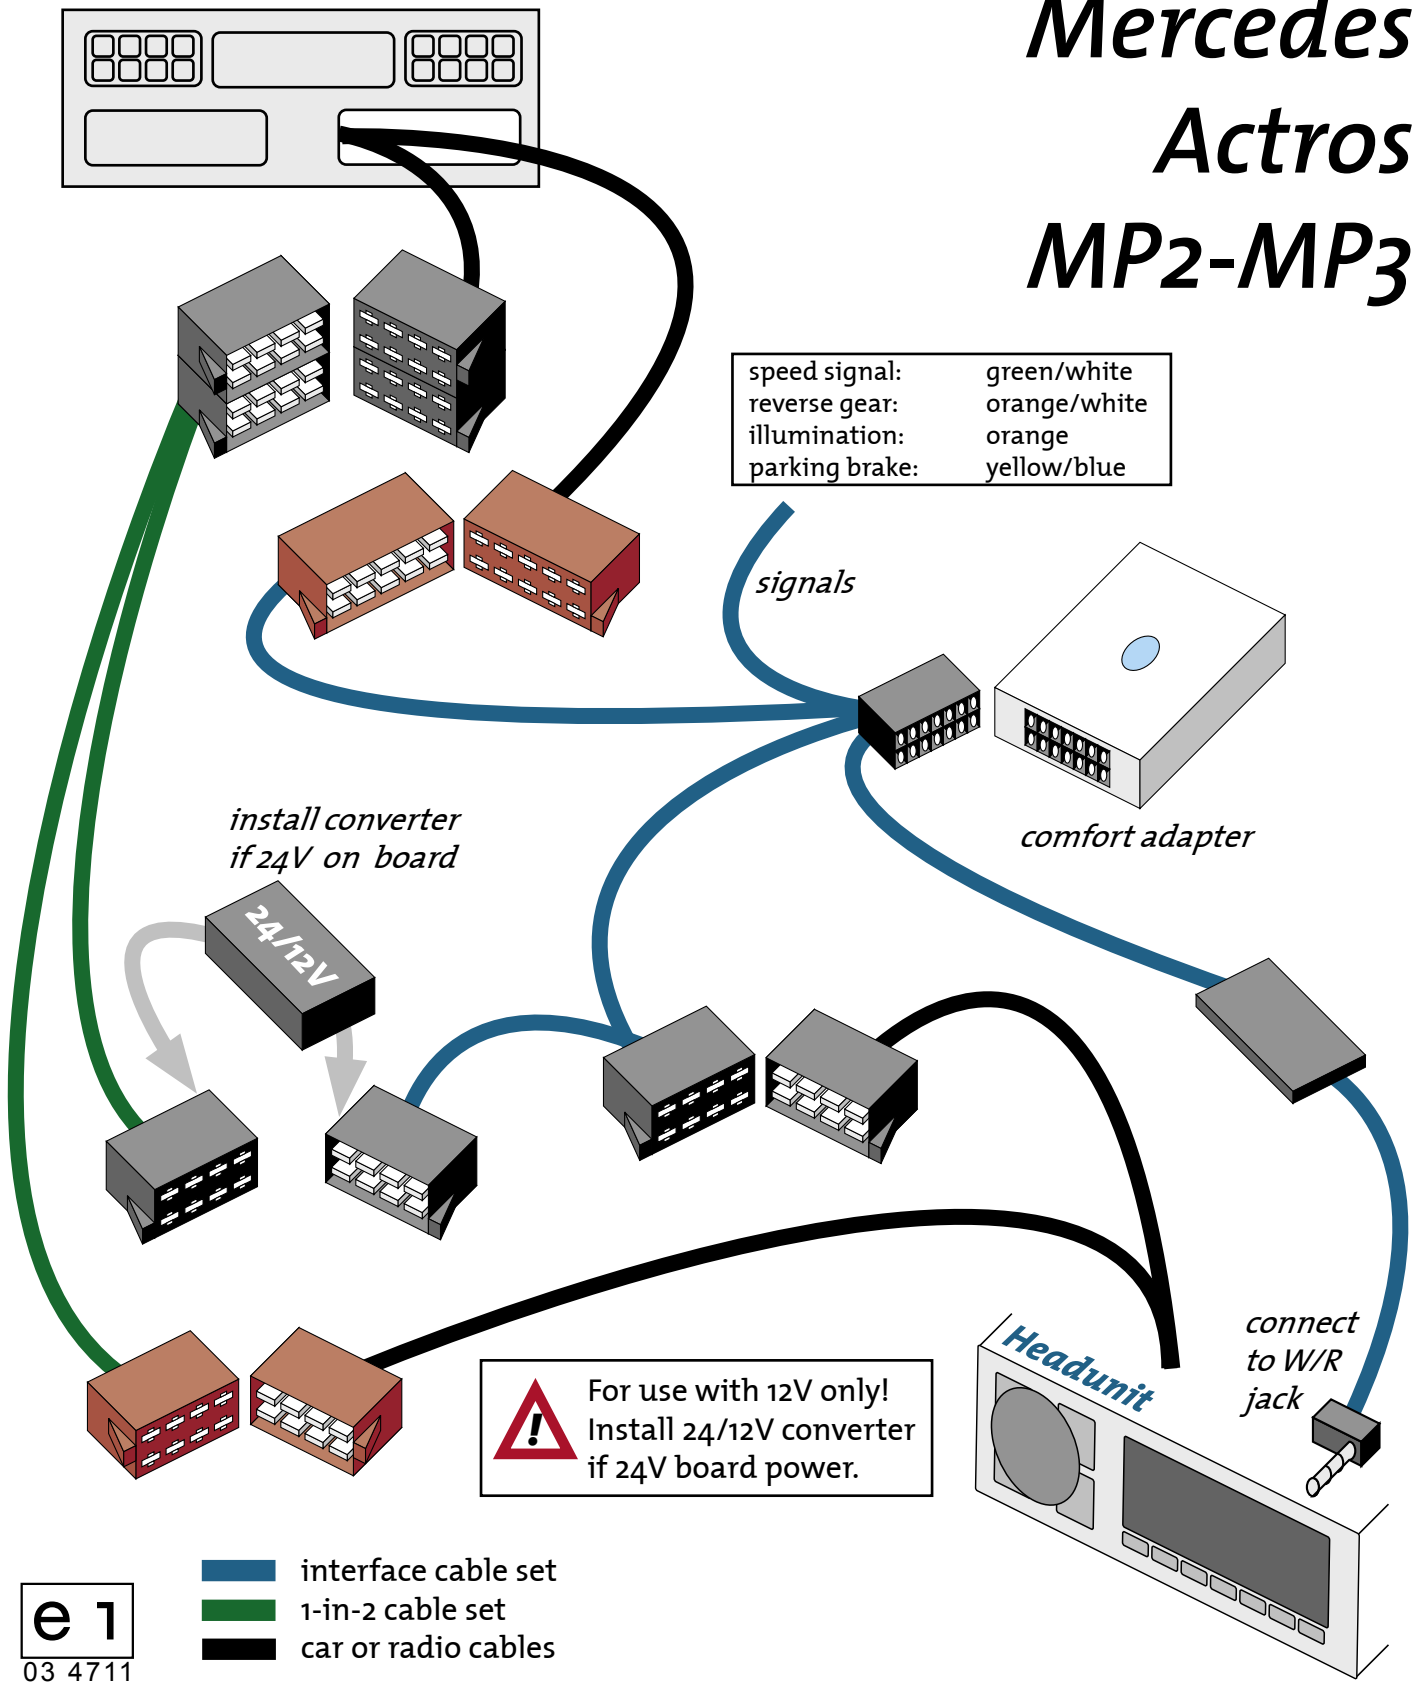

COMFORT/ADAPTER[®]

CA-R-MAC.001

HARD WIRED REMOTE CONTROL INTERFACE

Adaptateur commande au volant / Stuurafstandsbediening / Lenkradbedienung

Mercedes Actros MP2-MP3

e 1
03 4711

- interface cable set
- 1-in-2 cable set
- car or radio cables

HARD WIRED REMOTE CONTROL INTERFACE

Adaptateur commande au volant / Stuurafstandsbediening / Lenkradbedienung

**FUNCTION KEYS / FUNCTION DES COMMANDES /
FUNCTIETOETSEN / TASTENFUNKTIONEN**

short press / long press

Skip fwd / Seek fwd

Skip bwd / Seek bwd

Volume +
Volume -

Phone up
Phone down

SYSTEM STATUS SIGNALING

as indicated by the blue status light

————— off
 normal operation

	Error I-II:	short on remote control line
	Error I-III:	short on parking brake line
	Error I-IV:	short on reverse gear line
	Error I-V:	short on speed line
	Error I-VI:	short on illumination line
	Error I-VII:	short on ignition line