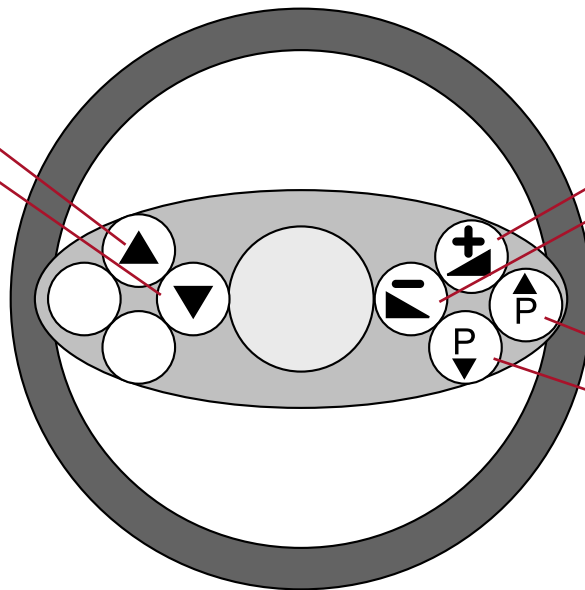

COMFORT/ADAPTER[®]

CA-R-MAC.001

HARD WIRED REMOTE CONTROL INTERFACE

Adaptateur commande au volant / Stuurafstandsbediening / Lenkradbedienung

Mercedes Actros MP2-MP3

e 1
03 4711

- interface cable set
- 1-in-2 cable set
- car or radio cables

HARD WIRED REMOTE CONTROL INTERFACE

Adaptateur commande au volant / Stuurafstandsbediening / Lenkradbedienung

**FUNCTION KEYS / FUNCTION DES COMMANDES /
FUNCTIETOETSEN / TASTENFUNKTIONEN**

short press / long press

Skip fwd / Seek fwd

Skip bwd / Seek bwd

Volume +
Volume -

Phone up
Phone down

SYSTEM STATUS SIGNALING

as indicated by the blue status light

————— off
 normal operation

	Error I-II:	short on remote control line
	Error I-III:	short on parking brake line
	Error I-IV:	short on reverse gear line
	Error I-V:	short on speed line
	Error I-VI:	short on illumination line
	Error I-VII:	short on ignition line