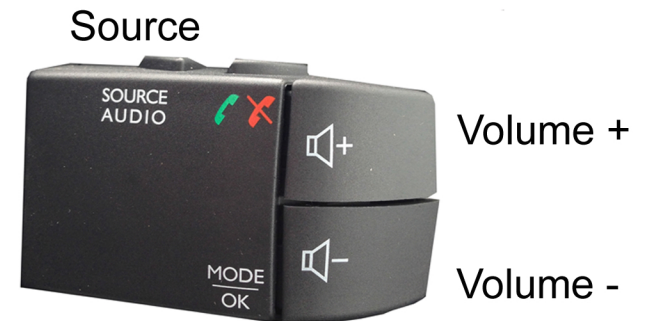

Installation Guide

Part No: **CTSRN011** Renault Steering Wheel Control Interface

Vehicle Compatibility:

- Renault Traffic 2015 >
- Renault Master 2015 >

Steering Wheel Control Functions

Stalk Roller Wheel At Rear = Track + and Track -