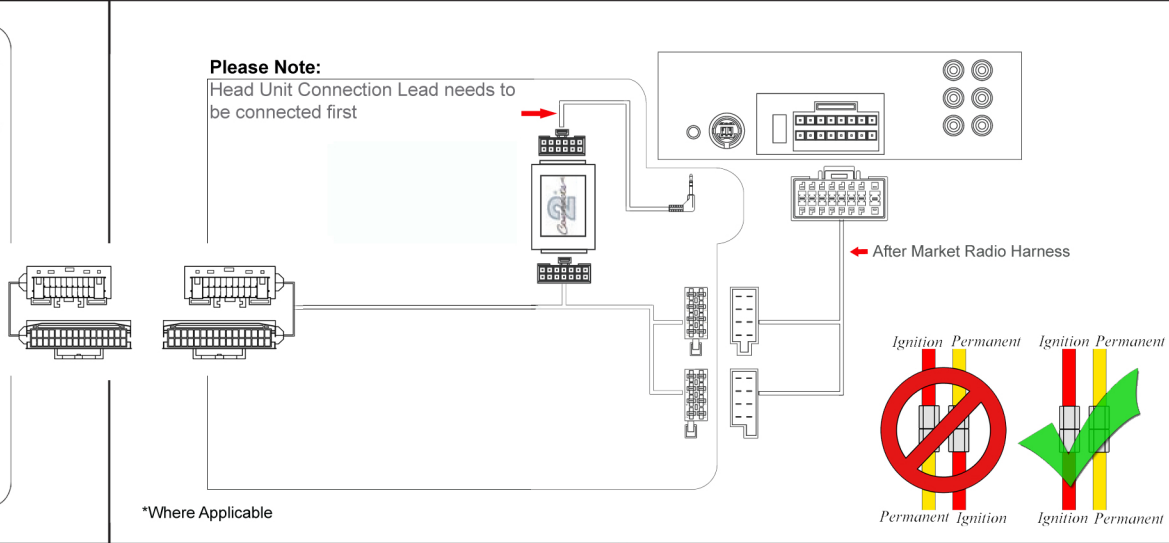

Installation Guide

Part No: **CTSRN011** Renault Steering Wheel Control Interface

Vehicle Compatibility:

- Renault Traffic 2015 >
- Renault Master 2015 >

Steering Wheel Control Functions

Stalk Roller Wheel At Rear = Track + and Track -