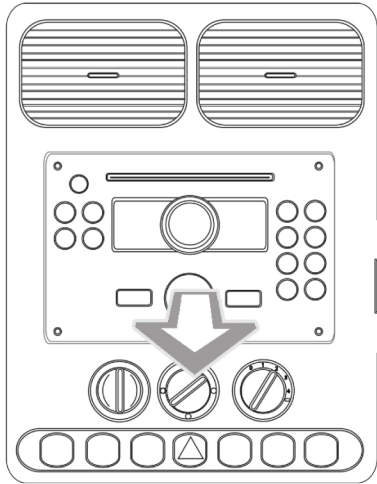

Installation Guide

Part No: **CTSRN011** Renault Steering Wheel Control Interface

Vehicle Compatibility:

- Renault Traffic 2015 >
- Renault Master 2015 >

Steering Wheel Control Functions

Stalk Roller Wheel At Rear = Track + and Track -