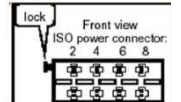

A1 = Not connected

Non relié

A2 = Not connected

Non relié

A3 = Not connected

Non relié

A4 = +12 Volt

+12 Volt

A5 = Antenna Remote

Extérieur d'antenne

A6 = Illumination

Illumination

A7 = Ignition

Ignition

A8 = Ground

Après contact/Masse/Maron