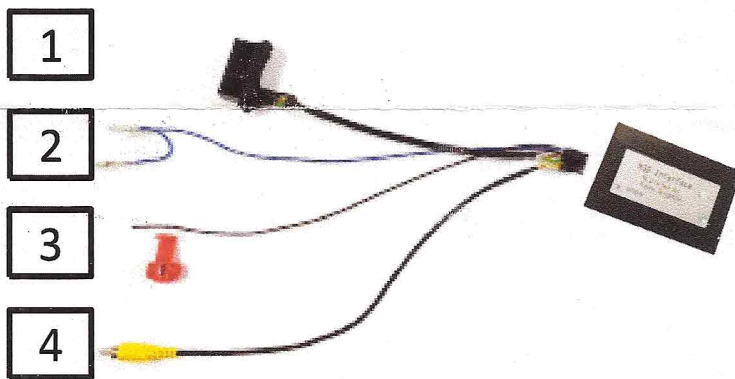

VAG

various vehicles with
„low camera“

1. Connect 26pole connector to vehicle
2. Connect blue wire to remote output from radio
3. Connect black wire to vehicle ground
4. Connect yellow RCA-cable to rear view camera input