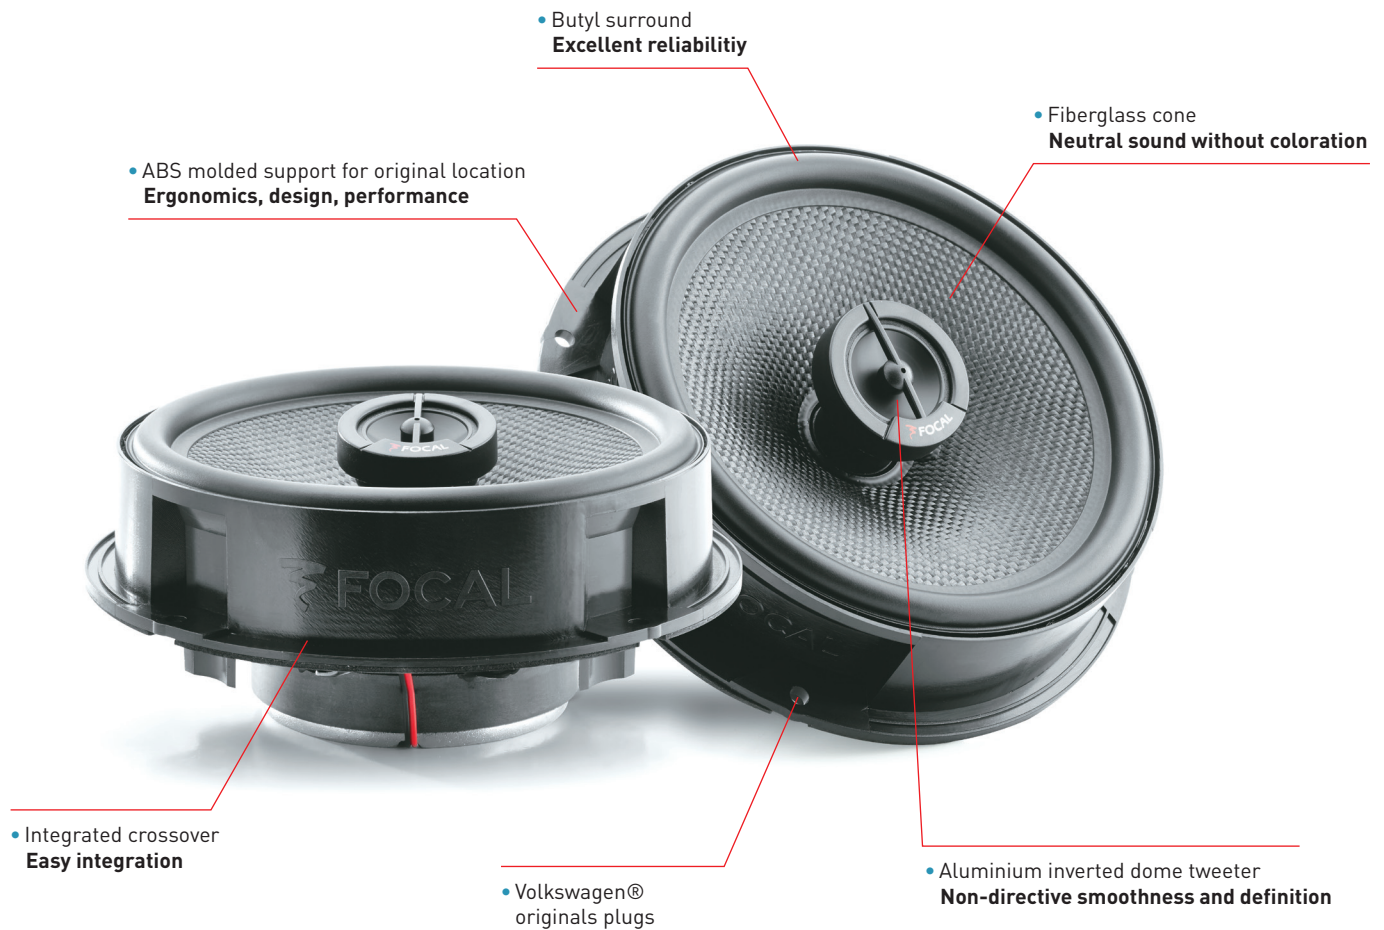

# PLUG&PLAY IC 165VW

## KEY POINTS

- Easy installation, 100% plug and play (original connectors) (1h max.)
- Original installation upgrade
- Respect of the original VOLKSWAGEN® connectors
- Audiophile quality sound
- Better precision in high frequencies

## TECHNICAL CHARACTERISTICS

**Woofers:** 6<sup>1</sup>/<sub>2</sub>" (165mm)

**Voice-coil diameter:** 1" (25mm)

**Voice-coil height:** 0<sup>7</sup>/<sub>16</sub>" (11.6mm)

**Magnet:** 3<sup>1</sup>/<sub>3</sub>" (85mm)

**Aluminium inverted dome TN44 tweeter**

**Max. power:** 120 Watts

**RMS power:** 60 Watts

**Sensitivity (2.83V/1m):** 92 dB

**Bandwidth:** 60 Hz – 20 kHz

**Nominal impedance:** 4 Ohms