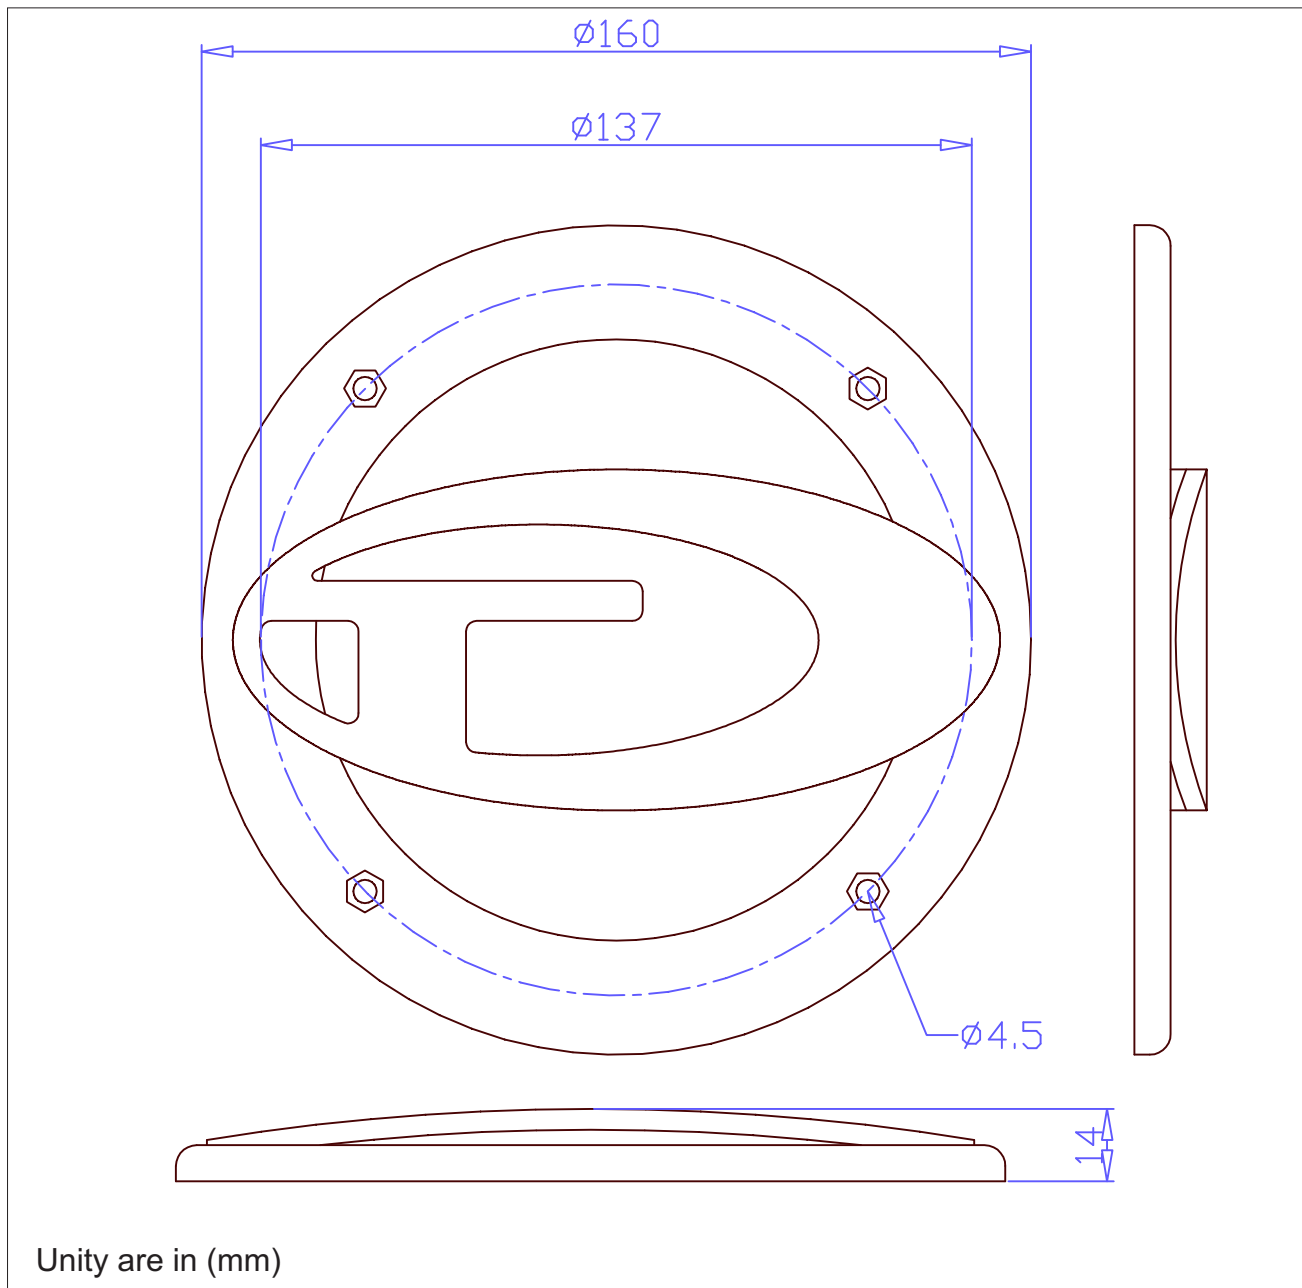

GRILLE

11-XP5

Unity are in (mm)

SPECIFICATION

Grille - Steel/ Painted Black

Gasket - Polypropilene Injected