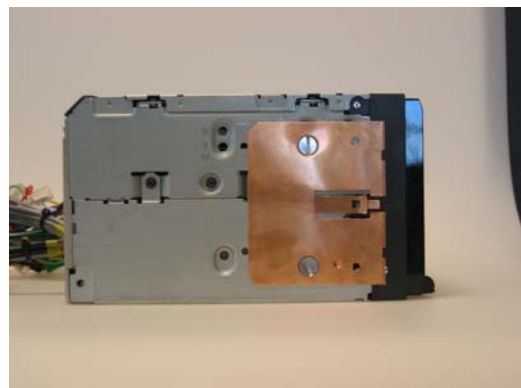

- * 1x 2-ISO metal installation bracket;
- * 2x Mounting plates for Pioneer head unit;
- * 1x radio trim for Pioneer head unit;
- * 2x radio keys for removal of Pioneer head unit;
- * 4x screws for Mounting plates;
- * 2x Cushion.

* Mount the plates like the picture above.

Pioneer 2-DIN 12.301320-00

1

Remove storage bin and/off radio.

2

Place 2 ISO bracket.

3

Connect all wiring and place head unit.