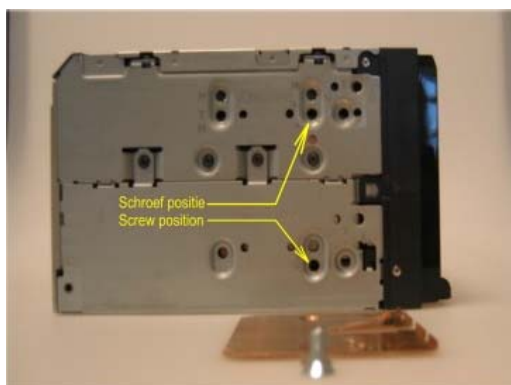

- * 1x 2-ISO metal installation bracket;
- * 2x Mounting plates for Pioneer head unit;
- * 1x radio trim for Pioneer head unit;
- * 2x radio keys for removal of Pioneer head unit;
- * 4x screws for Mounting plates;
- * 2x Cushion.

* Mount the plates like the picture above.

Pioneer 2-DIN 12.301320-00

1

Remove storage bin and/off radio.

2

Place 2 ISO bracket.

3

Connect all wiring and place head unit.