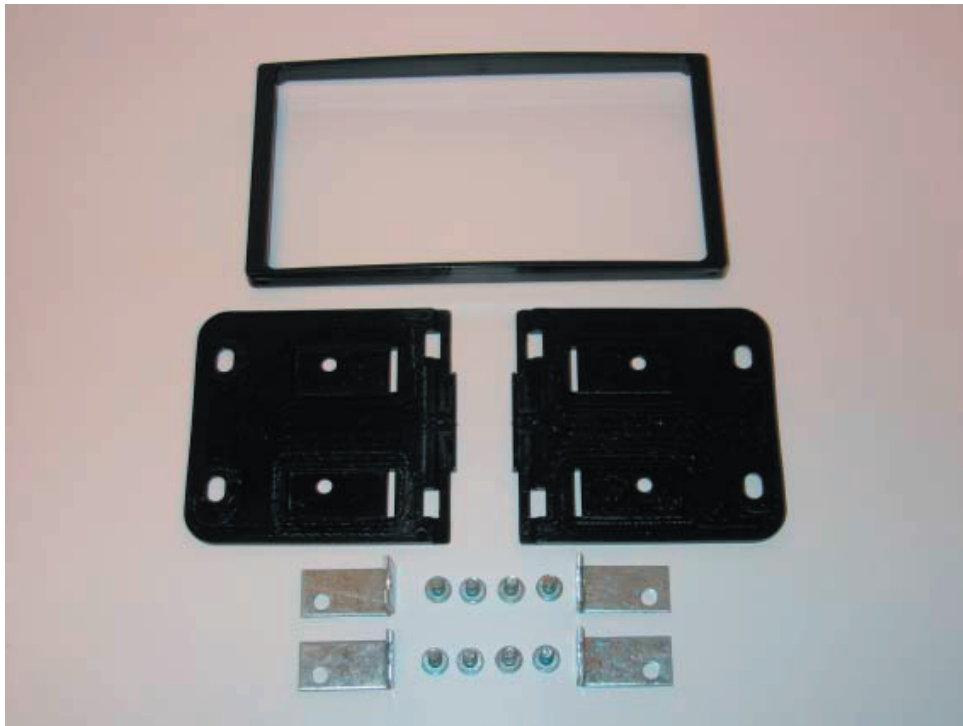

12.301179-04

Pioneer

Installation manual for:
Kia Carnival 2002 - 2006

Installation kit includes the following items:

- * 1 x Radio trim
- * 2X Plastic mounting plates
- * 4X Metal mounting clips
- * 8X Screws

Remark: for motorized screen cut off 1,5 mm from the bottom of the ABS ring if needed

* Mount the plates like the pictures above.

1

Car is equipped with no/original or aftermarket headunit.

2

Remove 1 screw and use a plastic wedge to remove plastic rim.

3

Remove 6 screws and use a plastic wedge to remove panel.

4

Remove 4 screws and remove the panel.

5

Place the head unit including mounting plates and supporting bracket.

6

Place panels back in reverse order.