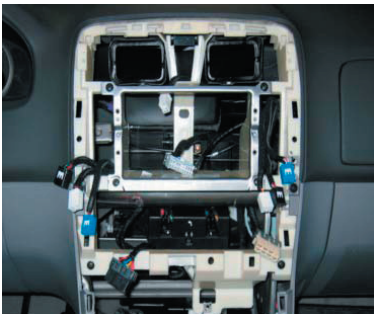

Remark: for motorized screen cut off 1,5 mm from the bottom of the ABS ring if needed

* Mount the plates like the pictures above.

1

Car is equipped with no/original or aftermarket headunit.

2

Remove 1 screw and use a plastic wedge to remove plastic rim.

3

Remove 6 screws and use a plastic wedge to remove panel.

4

Remove 4 screws and remove the panel.

5

Place the head unit including mounting plates and supporting bracket.

6

Place panels back in reverse order.

Connect all of the needed wiring harnesses and check all the connections carefully.