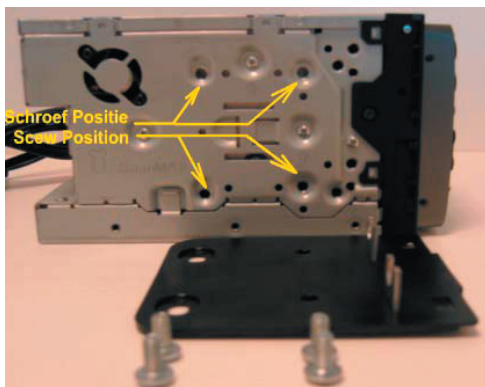

12.301179-04

Pioneer

Installation manual for:
Kia Carnival 2002 - 2006

Installation kit includes the following items:

- * 1 x Radio trim
- * 2X Plastic mounting plates
- * 4X Metal mounting clips
- * 8X Screws

Remark: for motorized screen cut off 1,5 mm from the bottom of the ABS ring if needed

* Mount the plates like the pictures above.

1

Car is equipped with no/original or aftermarket headunit.

2

Remove 1 screw and use a plastic wedge to remove plastic rim.

3

Remove 6 screws and use a plastic wedge to remove panel.

4

Remove 4 screws and remove the panel.

5

Place the head unit including mounting plates and supporting bracket.

6

Place panels back in reverse order.

Connect all of the needed wiring harnesses and check all the connections carefully.