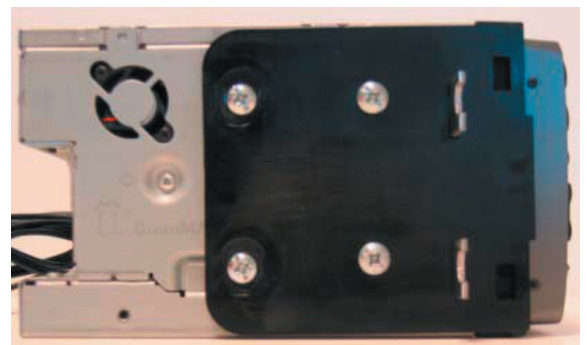

12.301179-04

Pioneer

Installation manual for:
Kia Carnival 2002 - 2006

Installation kit includes the following items:

- * 1 x Radio trim
- * 2X Plastic mounting plates
- * 4X Metal mounting clips
- * 8X Screws

Remark: for motorized screen cut off 1,5 mm from the bottom of the ABS ring if needed

* Mount the plates like the pictures above.

1

Car is equipped with no/original or aftermarket headunit.

2

Remove 1 screw and use a plastic wedge to remove plastic rim.

3

Remove 6 screws and use a plastic wedge to remove panel.

4

Remove 4 screws and remove the panel.

5

Place the head unit including mounting plates and supporting bracket.

6

Place panels back in reverse order.