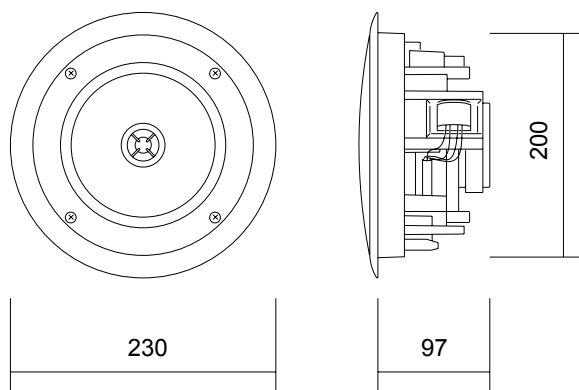

Diffusori acustici da incasso, adatti alla sonorizzazione di ambienti di ogni dimensione; il loro sistema di fissaggio rende agevole l'installazione a soffitto e su pareti in cartongesso.

In-wall loudspeakers, suitable for sound distribution of every size rooms; their special fixing system makes possible an easy installation both in-ceiling and in thin walls.

Caratteristiche / Data

2-way, in-ceiling use speaker
20÷60 watt rms suggested amplifier
4÷8 ohm amplifier load impedance
100 volt constant voltage transformer
50÷22000 Hertz frequency response
92 dB sensitivity (2.83 V/1m)
4000 Hertz crossover (6 dB/oct)
165 mm woofer diameter
24 mm tweeter ring diameter
230 (diam) x 105 mm dimensions
1.4 Kg weight
white mat paint