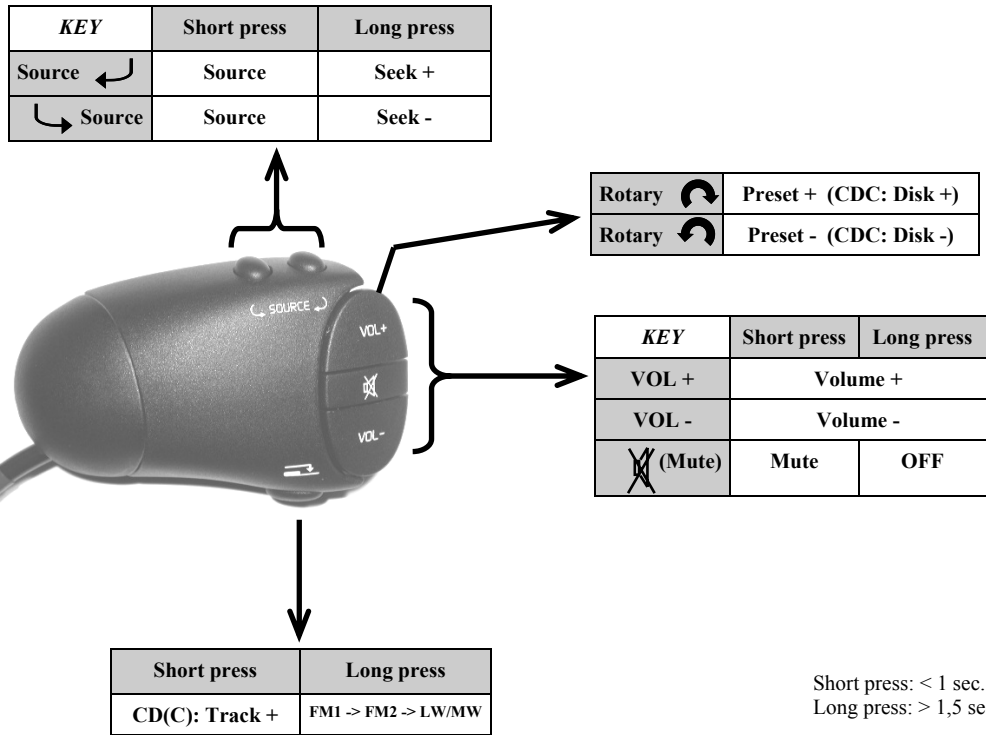

DISPLAY DRIVER AND REMOTE CONTROL INTERFACE

RENAULT

(all types with separate radio display "Tuner List")

Tools:

2 x

CA-D-PI.180 Key functions:

Short press: < 1 sec.
Long press: > 1,5 sec.

CD : only single CD
CDC : only multi CD (CD Changer)
CD(C) : CD & CDC