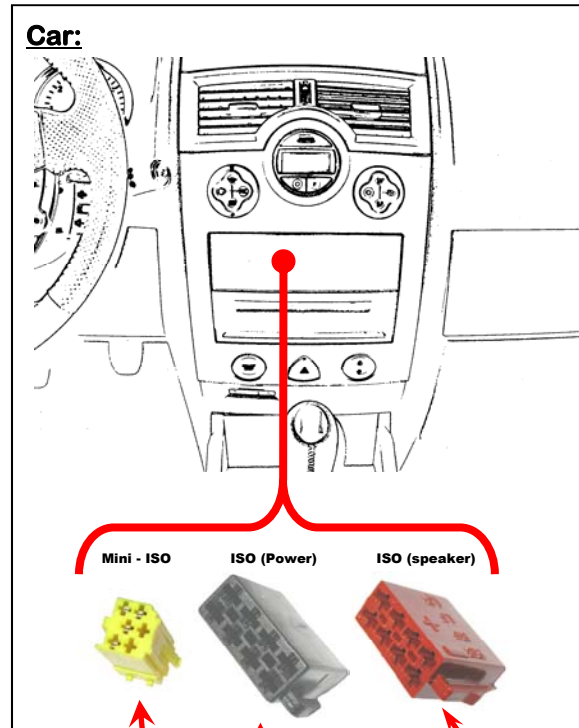

DISPLAY DRIVER AND REMOTE CONTROL INTERFACE

RENAULT

(all types with separate radio display "Tuner List")

Tools:

2 x

CA-D-PI.180 Key functions:

Short press: < 1 sec.
Long press: > 1,5 sec.

CD : only single CD
CDC : only multi CD (CD Changer)
CD(C) : CD & CDC