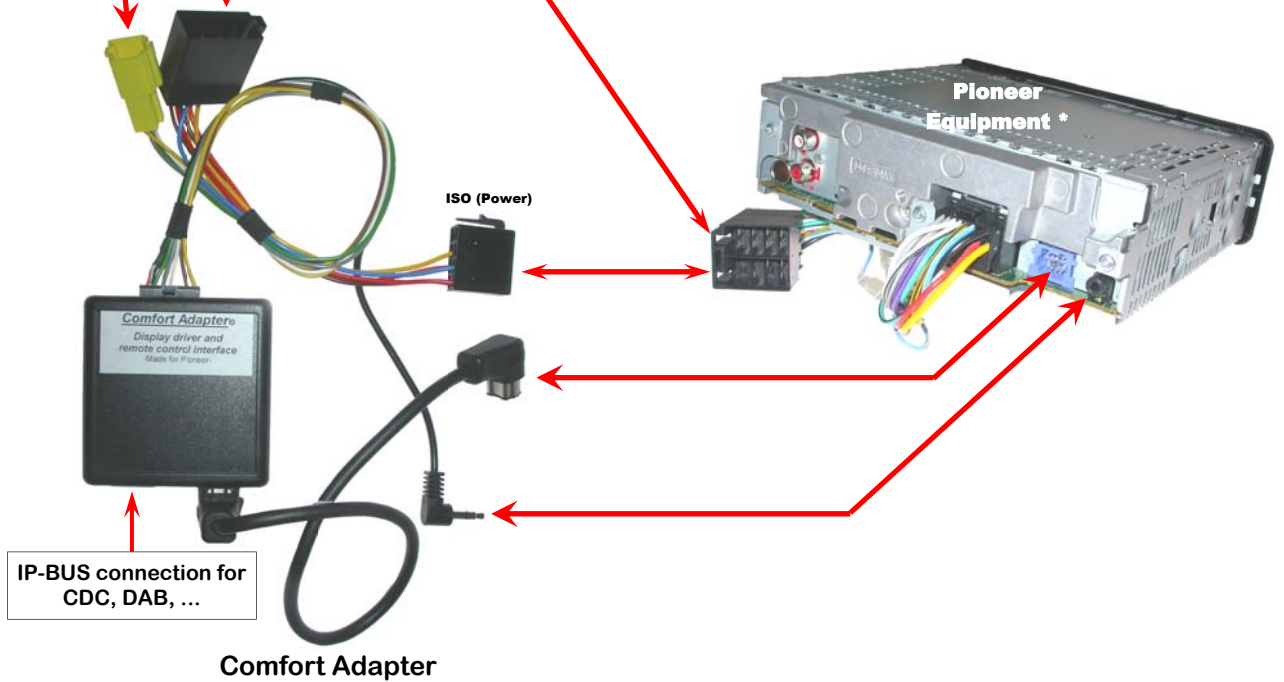

DISPLAY DRIVER AND REMOTE CONTROL INTERFACE

RENAULT

(all types with separate radio display "Tuner List")

Tools:

2 x

CA-D-PI.180 Key functions:

Short press: < 1 sec.
Long press: > 1,5 sec.

CD : only single CD
CDC : only multi CD (CD Changer)
CD(C) : CD & CDC