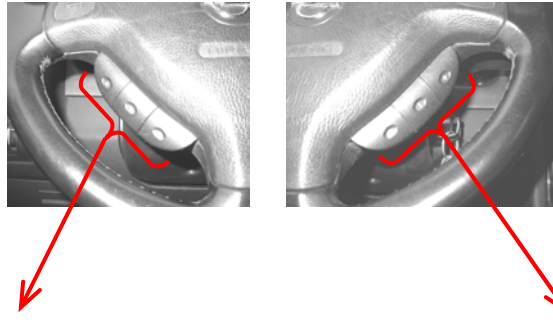

\* Note: please refer manual if function " remote display" is possible !

CA-D-PI.150 Key functions:

KEY	Short press	Long press
▶	Man. Freq + CD(C): Track +	Aut. Seek + CD(C): Fast Forward
◀	Man. Freq - CD(C): Track -	Aut. Seek - CD(C): Fast Reverse
↑	Preset + CDC: Disk +	Preset - CDC: Disk -