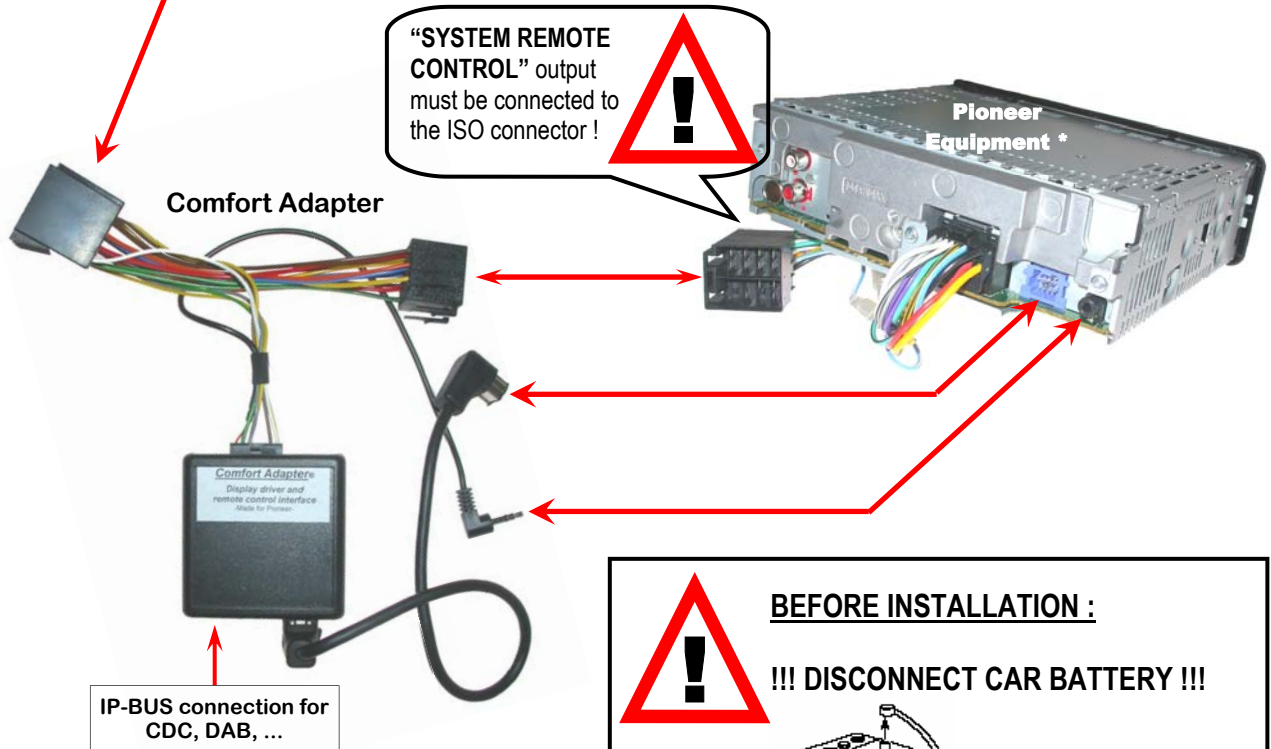

### DISPLAY DRIVER AND REMOTE CONTROL INTERFACE

(exclusive models with CAN-Bus behind the radio !)

**Tools:**

2 x

**BEFORE INSTALLATION :**

**!!! DISCONNECT CAR BATTERY !!!**

e 6

020094

Copyright © 2004 by Digatronics.

\* Note: please refer manual if function " remote display" is possible !

CA-D-PI.150 Key functions:

KEY	Short press	Long press
▶	Man. Freq + CD(C): Track +	Aut. Seek + CD(C): Fast Forward
◀	Man. Freq - CD(C): Track -	Aut. Seek - CD(C): Fast Reverse
↑	Preset + CDC: Disk +	Preset - CDC: Disk -