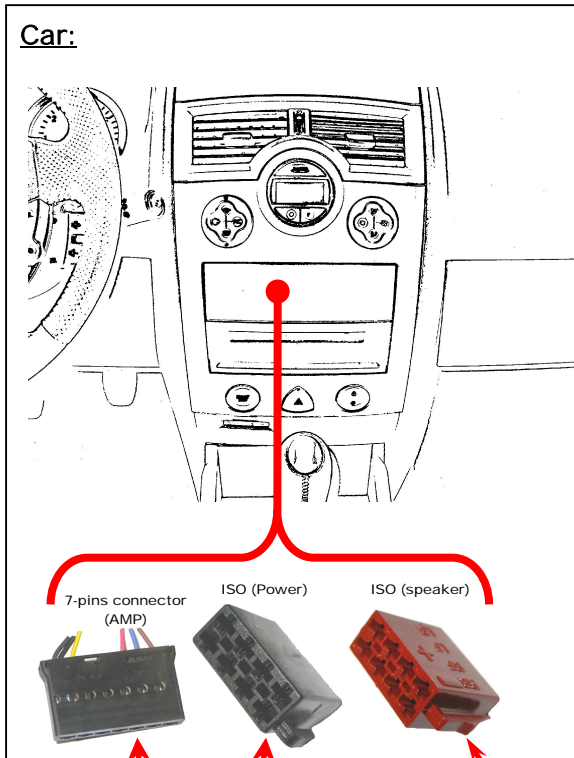

DISPLAY DRIVER AND REMOTE CONTROL INTERFACE

Car:

RENAULT

All types with separate display
 (... --> 07/2000)
 (models with Philips head unit and display)

Tools:

2 x

e 6

020094

Copyright © 2005 by GD

CA-D-PI.181 Key functions:

Short press: < 1 sec.
 Long press: > 1,5 sec.

CD : only single CD
 CDC : only multi CD (CD Changer)
 CD(C) : CD & CDC