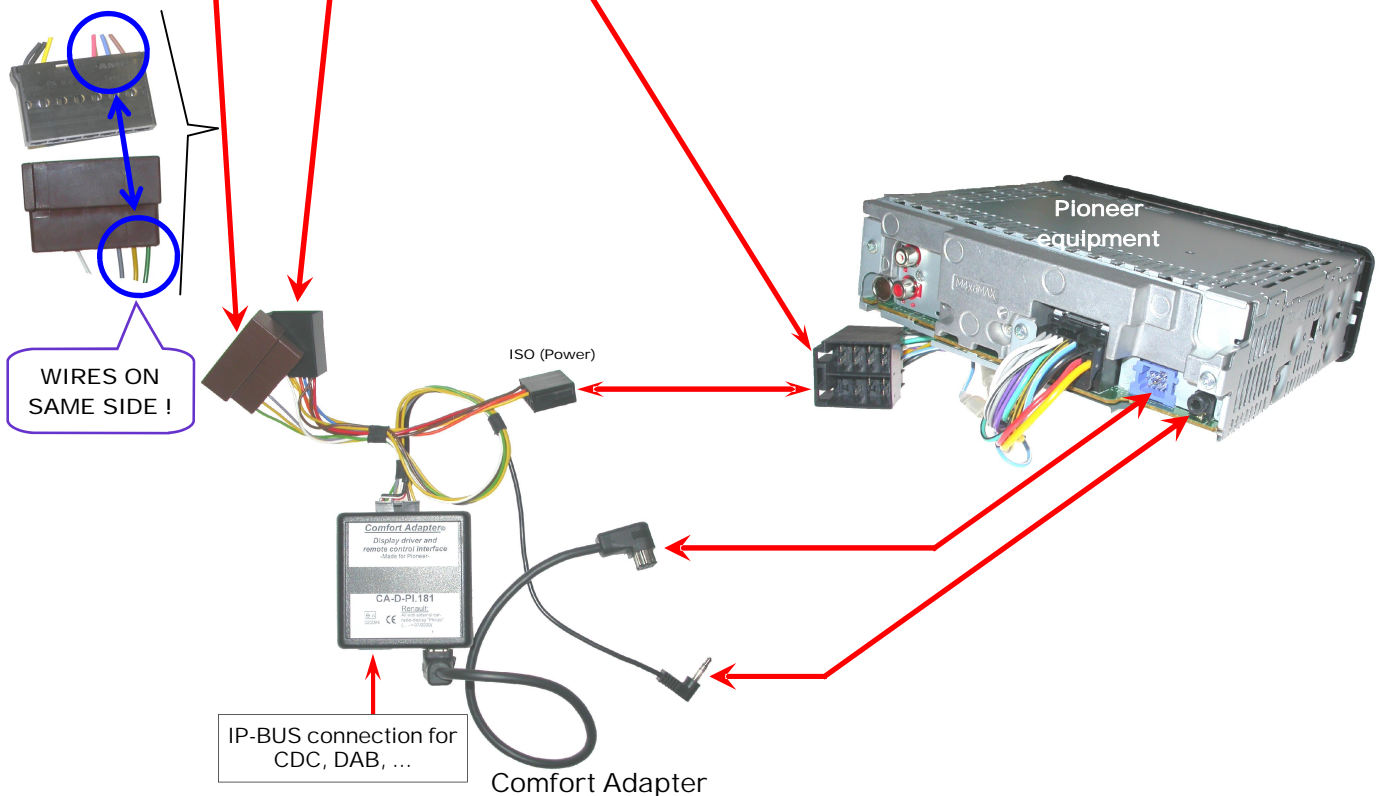

DISPLAY DRIVER AND REMOTE CONTROL INTERFACE

Car:

RENAULT

All types with separate display
 (... --> 07/2000)
 (models with Philips head unit and display)

Tools:

2 x

e 6

020094

Copyright © 2005 by GD

CA-D-PI.181 Key functions:

Short press: < 1 sec.
 Long press: > 1,5 sec.

CD : only single CD
 CDC : only multi CD (CD Changer)
 CD(C) : CD & CDC