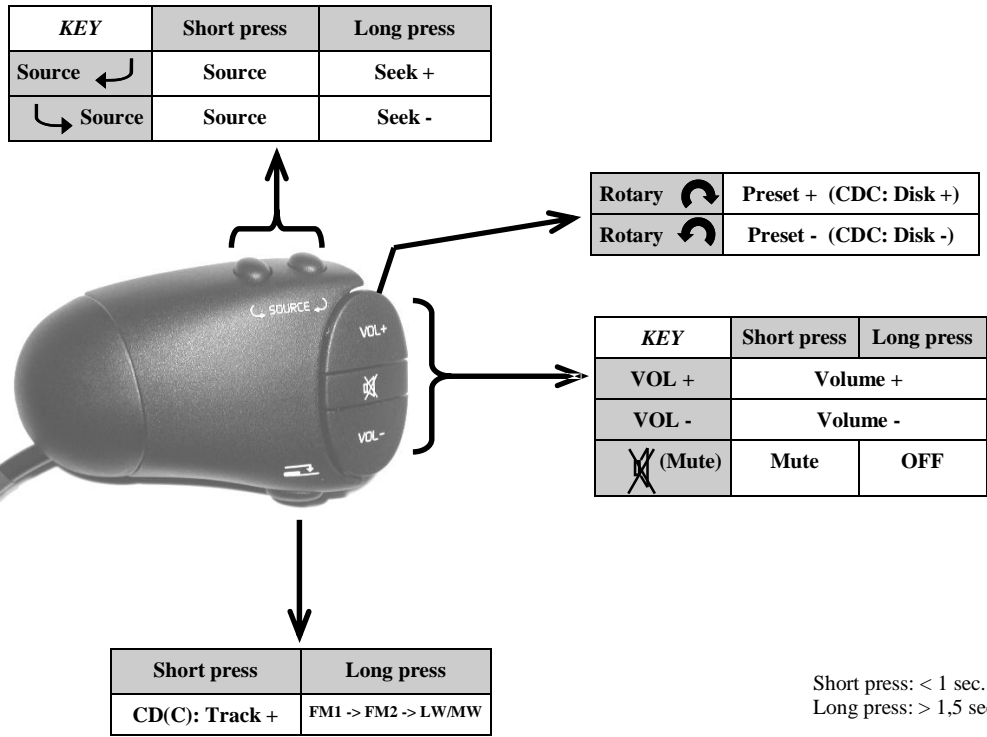

DISPLAY DRIVER AND REMOTE CONTROL INTERFACE

Car:

RENAULT

All types with separate display
 (... --> 07/2000)
 (models with Philips head unit and display)

Tools:

2 x

e 6

020094

Copyright © 2005 by GD

CA-D-PI.181 Key functions:

Short press: < 1 sec.
 Long press: > 1,5 sec.

CD : only single CD
 CDC : only multi CD (CD Changer)
 CD(C) : CD & CDC