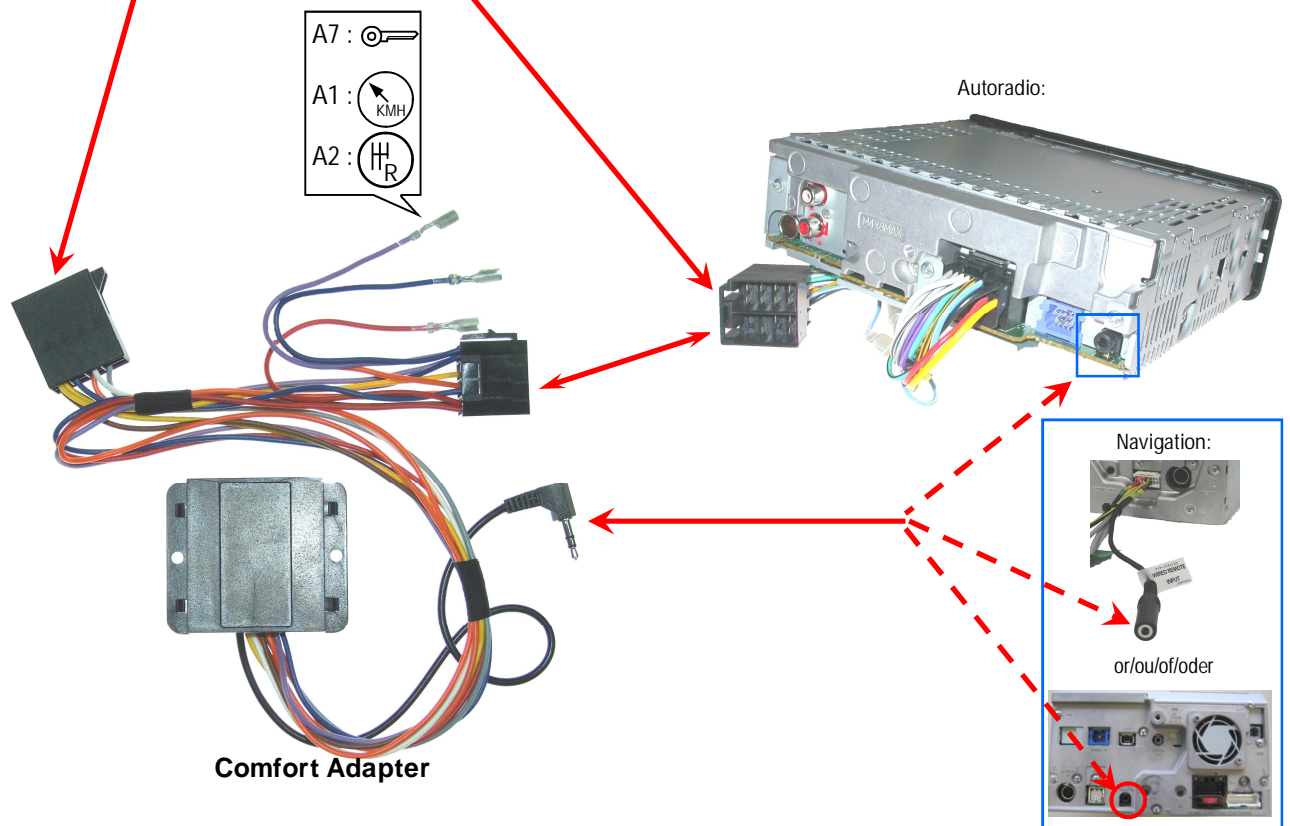

e 6

020094

Subject to change in terms of construction, equipment and color, and may contain errors. The information and illustrations are non-binding.
Die Beschreibung kann von der tatsächlichen Ausstattung abweichen. Änderungen in der Ausstattung und der Farbe sowie Irrtum Vorbehalten. Daten und Abbildungen unverbindlich.
Wijziging met betrekking tot constructie, uitvoering en kleur evenals vergissingen voorbehouden. Gegevens en afbeeldingen niet bindend.
Sous réserve de modification de la construction, de l'équipement, de la couleur et sous réserve d'erreurs. Les indications et les illustrations sont sans engagement.